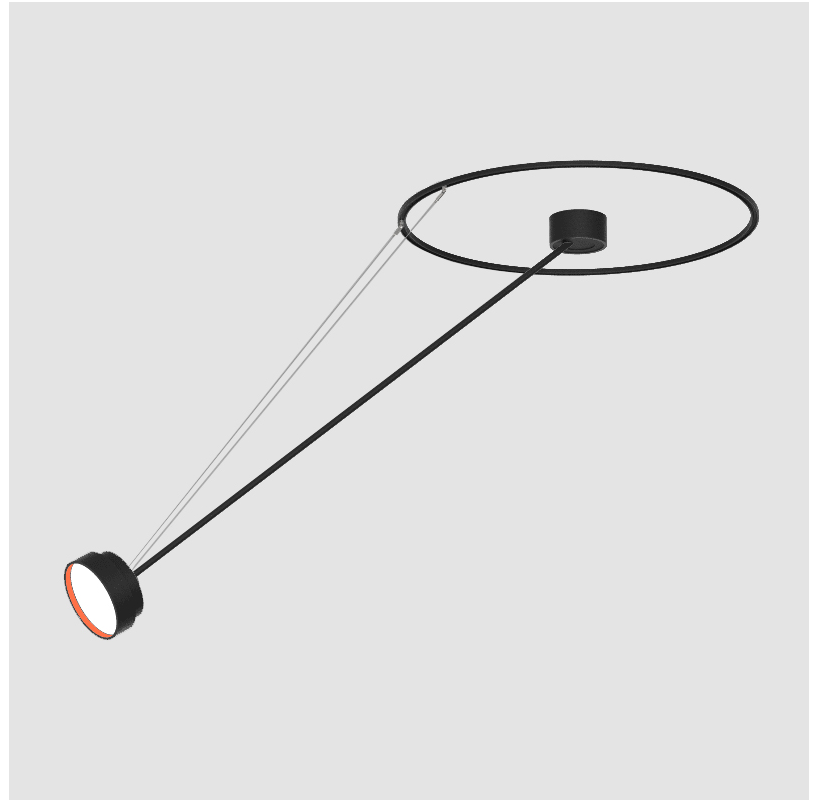

GENERAL

Series: Sign Diva Dancer
Subseries: Sign Diva Dancer Korona
Brand: Prolicht
Division: Architectural
Mounting Type: Suspension
Mounting Location: Ceiling
Subcategory: Pendant

PHYSICAL

Shape: Round
Diameter (mm): 200
Diameter (in): 7 7/8
Height (mm): 1620
Height (in): 63 3/4
Light Distribution: Adjustable / Direct
Weight (kg): 3.3
Weight (lbs): 7.26
Diffuser: PMMA - Opal / Micro-Prism / Sparkling Secret / Vintage Industrial
Fixture Finish: SSR / BKV / CWI / CRY / HAB / UFT / ITA / RUA / FTG / MYG / LOD / PUS / FRO / FUP / KIA / POP / BLS / SPG / MEY / GOH / GUM / CHC / COM / ABZ / JAG / OBR / MOS / ROR
Fixture Material: Extruded Aluminum / Steel

ELECTRICAL

Lamp Type: LED (Zhaga Standard)
Input Wattage (W): 11
Total Output Wattage (W): 10
Dimming: Tri-Mode (Non-Dimming and Phase Dimming (120Vac only) and 0-10V Dimming)
Driver Included: Yes
Driver Location: Integrated
Driver Type: Constant Current - Universal
Driver Class: Class 2
Input Voltage (V): 120 - 277
Constant Current (MA): 350

LED

Color Temperature (°K): 2700 / 3000 / 3500 / 4000
Max. Delivered Lumen (lm): 860 / 1080 / 1088 / 1110
CRI: >90 CRI
Lamp Life (hrs): 50000

OPTICAL

Adjustability: Rotational Canopy 170°; Tilting Canopy ±50°; Tilting Head ±90°

RATINGS AND CERTIFICATIONS

Certified By: Certified for North American Standards
IP rating: IP20