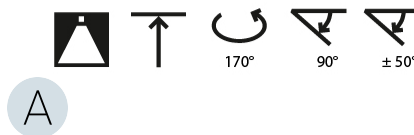

GENERAL

Series: Sign Diva Dancer
Subseries: Sign Diva Dancer Korona
Brand: Prolicht
Division: Architectural
Mounting Type: Suspension
Mounting Location: Ceiling
Subcategory: Pendant

PHYSICAL

Shape: Round
Diameter (mm): 200
Diameter (in): 7 7/8
Height (mm): 1620
Height (in): 63 3/4
Light Distribution: Adjustable / Direct
Weight (kg): 3.3
Weight (lbs): 7.26
Diffuser: PMMA - Opal / Micro-Prism / Sparkling Secret / Vintage Industrial
Fixture Finish: SSR / BKV / CWI / CRY / HAB / UFT / ITA / RUA / FTG / MYG / LOD / PUS / FRO / FUP / KIA / POP / BLS / SPG / MEY / GOH / GUM / CHC / COM / ABZ / JAG / OBR / MOS / ROR
Fixture Material: Extruded Aluminum / Steel

ELECTRICAL

Lamp Type: LED (Zhaga Standard)
Input Wattage (W): 11
Total Output Wattage (W): 10
Dimming: Tri-Mode (Non-Dimming and Phase Dimming (120Vac only) and 0-10V Dimming)
Driver Included: Yes
Driver Location: Integrated
Driver Type: Constant Current - Universal
Driver Class: Class 2
Input Voltage (V): 120 - 277
Constant Current (MA): 350

LED

Color Temperature (°K): 2700 / 3000 / 3500 / 4000
Max. Delivered Lumen (lm): 860 / 1080 / 1088 / 1110
CRI: >90 CRI
Lamp Life (hrs): 50000

OPTICAL

Adjustability: Rotational Canopy 170°; Tilting Canopy ±50°; Tilting Head ±90°

RATINGS AND CERTIFICATIONS

Certified By: Certified for North American Standards
IP rating: IP20