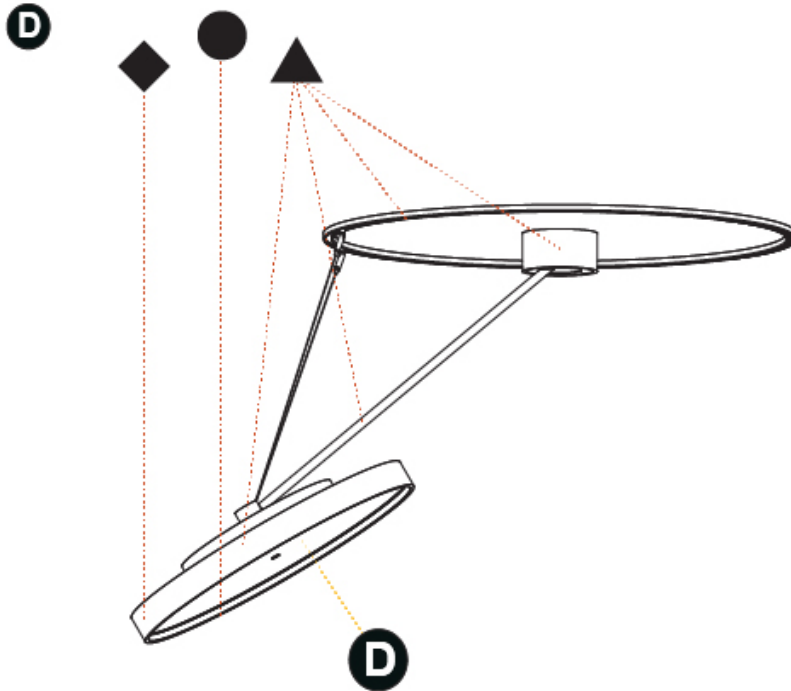

SIGN DIVA DANCER KORONA SUSPENSION

A30880-

PROJECT	_____
TYPE	_____
SPECIFIER	_____
QUANTITY	_____
DATE	_____