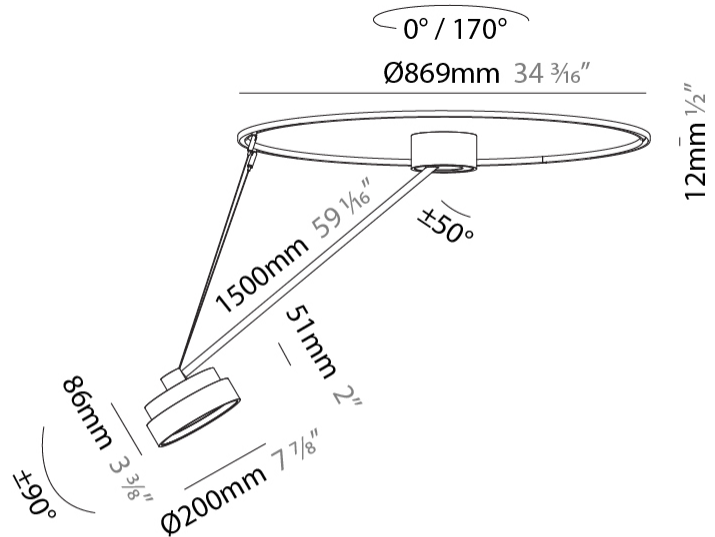

GENERAL

Series: Sign Diva Dancer
Subseries: Sign Diva Dancer Korona
Brand: Prolicht
Division: Architectural
Mounting Type: Suspension
Mounting Location: Ceiling
Subcategory: Pendant

PHYSICAL

Shape: Round
Diameter (mm): 200
Diameter (in): 7 7/8
Height (mm): 1620
Height (in): 63 3/4
Light Distribution: Adjustable / Direct
Weight (kg): 3.3
Weight (lbs): 7.26
Diffuser: PMMA - Opal / Micro-Prism / Sparkling Secret / Vintage Industrial
Fixture Finish: SSR / BKV / CWI / CRY / HAB / UFT / ITA / RUA / FTG / MYG / LOD / PUS / FRO / FUP / KIA / POP / BLS / SPG / MEY / GOH / GUM / CHC / COM / ABZ / JAG / OBR / MOS / ROR
Fixture Material: Extruded Aluminum / Steel

ELECTRICAL

Lamp Type: LED (Zhaga Standard)
Input Wattage (W): 11
Total Output Wattage (W): 10
Dimming: Tri-Mode (Non-Dimming and Phase Dimming (120Vac only) and 0-10V Dimming)
Driver Included: Yes
Driver Location: Integrated
Driver Type: Constant Current - Universal
Driver Class: Class 2
Input Voltage (V): 120 - 277
Constant Current (MA): 350

LED

Color Temperature (°K): 2700 / 3000 / 3500 / 4000
Max. Delivered Lumen (lm): 860 / 1080 / 1088 / 1110
CRI: >90 CRI
Lamp Life (hrs): 50000

OPTICAL

Adjustability: Rotational Canopy 170°; Tilting Canopy ±50°; Tilting Head ±90°

RATINGS AND CERTIFICATIONS

Certified By: Certified for North American Standards
IP rating: IP20